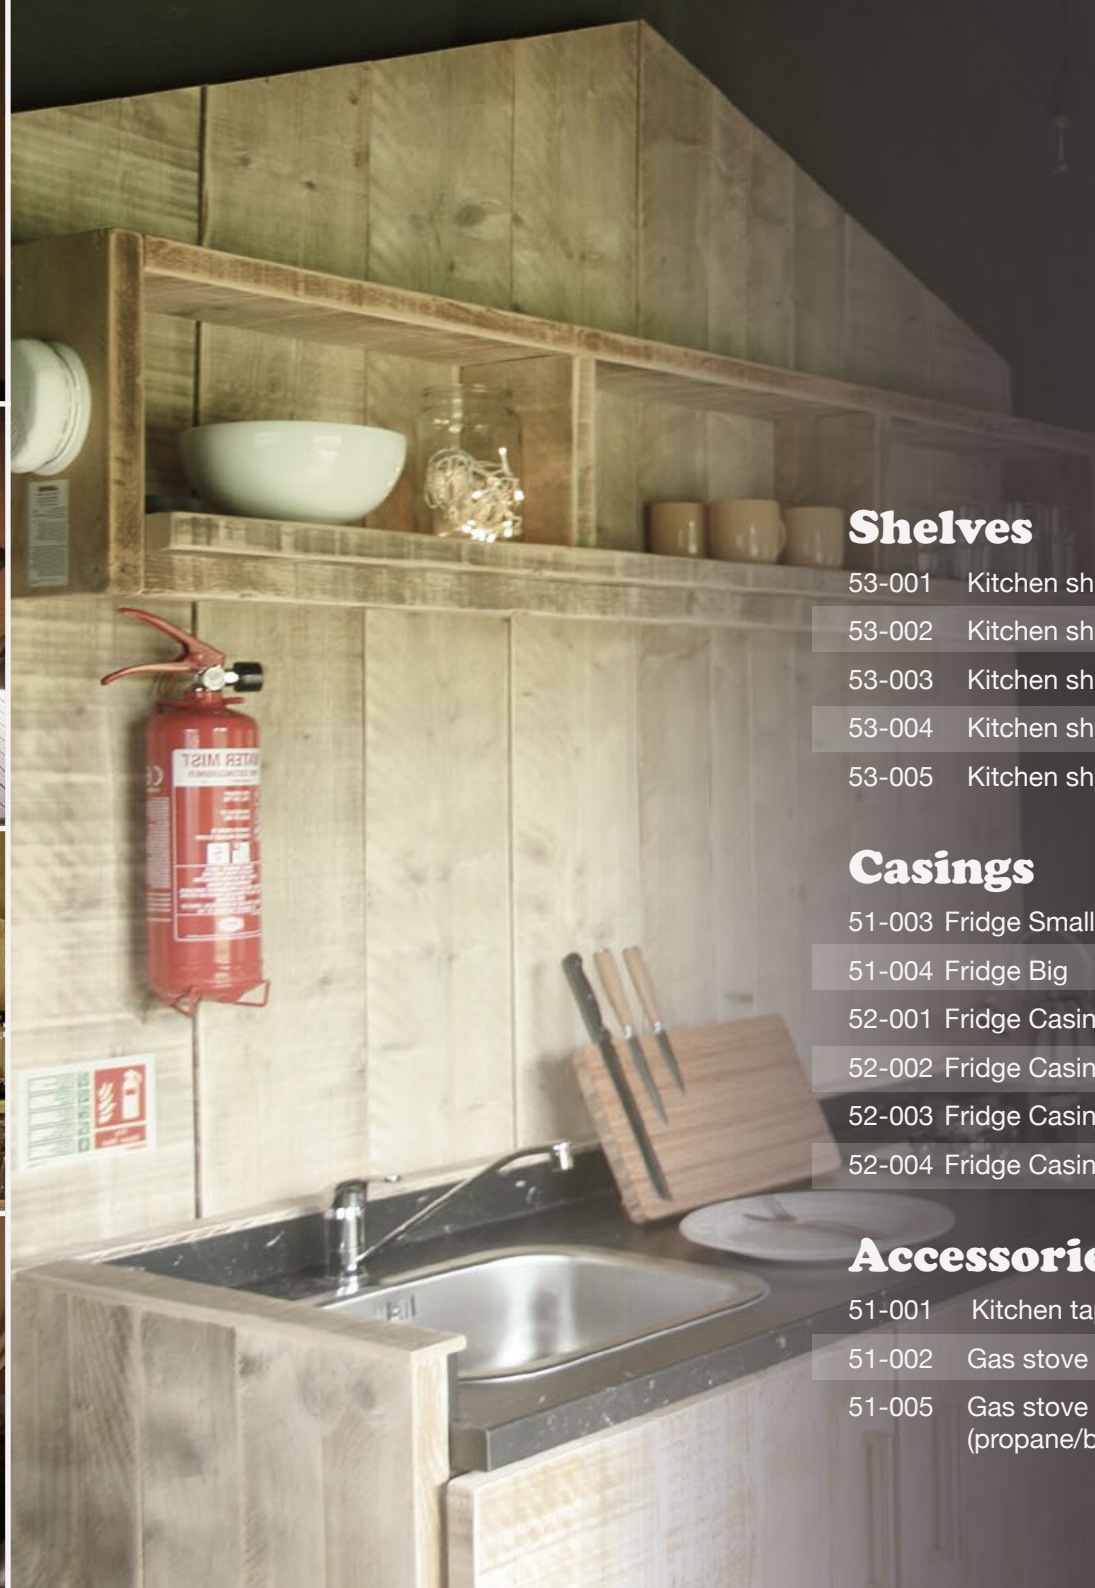

40-001 Side table (60 x 60cm)

40-002 Outside side table (60 x 60cm)

40-003 Side table (100 x 60cm)

40-004 Side table deluxe (80 x 60cm)

20-024 Bar stool

40-020 Standing table (140x60cm)

40-021 Standing table (100x100cm central leg)

40-022 Standing table (80x80cm) (central leg)

40-018 Picnic table (180)

40-019 Picnic table (220) (easy sit)

40-027 Picnic table (360) (easy sit)

Tables

Kitchens

- 50-001 Kitchen 92cm
- 50-002 Kitchen 140cm
3 doors, adjustable to 2-doors with space for fridge including sink; tap and gas-stove are not included
- 50-003 Kitchen 180cm
3 doors, adjustable to 2-doors with space for fridge including sink; tap and gas-stove are not included
- 50-006 Kitchen 180cm
3 doors, adjustable to 2-doors with space for fridge including sink; tap and gas-stove are not included
- 60-015 Wall set for Woody 25 - Standard
- 60-015a Wall set for Woody 25 - 2 persons
- 60-024 Wall set Woody 27
- 60-014 Wall set for Woody 35 - Standard
- 60-029 Wall set for Woody 35 - Cabin bed
- 60-025 Wall set Woody 38
- 60-022 Wall set for Woody 45 - Standard
- 60-028 Wall set Woody 49
- 60-026 Wall set Luxury Lodge 40
- 60-027 Wall set Luxury Lodge 49
- 60-023 Wall set Bedouin Tent 45
- 60-010 Wall set Bedouin Tent 60

Shelves

53-001 Kitchen shelf 125 - 30

53-002 Kitchen shelf 140 - 30

53-003 Kitchen shelf 180 - 30

53-004 Kitchen shelf 220 - 30

53-005 Kitchen shelf supports

Casings

51-003 Fridge Small