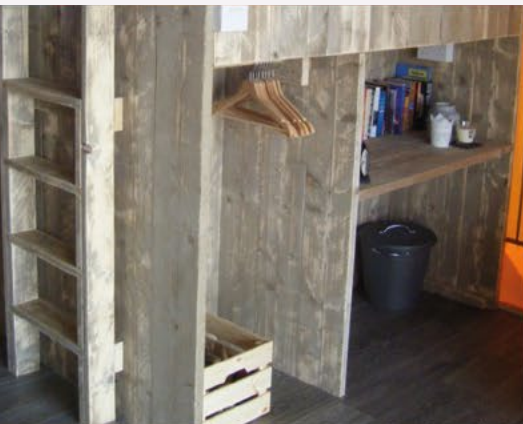

- 30-009 Wall cabinet (W78 X H114 X D30cm)
- 30-010 Wardrobe & hanging section (H175 x W160 x D50cm)
- 30-011 Wardrobe & hanging section (H175 x W160 x D40cm)
- 30-012 Wardrobe & hanging section (H175 x W160 x D50cm)
- 30-022 Wardrobe & hanging section (H175 x W60 x D50cm) double shelf
- 30-013 Wardrobe with closed back (H100 x W80 x D40cm)
- 30-023 Wardrobe (H100 X W80 X D40cm)
- 30-025 Wardrobe (H100 X W60 X D50cm)
- 30-014 Wardrobe (H175 X W60 X D40cm)
- 30-015 Wardrobe (H175 X W60 X D50cm)
- 30-016 Wardrobe (H175 X W90 X D40cm)
- 30-024 Wardrobe (H175 X W90 X D50cm)
- 30-017 Wardrobe triple bed type 3
- 30-018 Bedside table / stool

Wardrobes